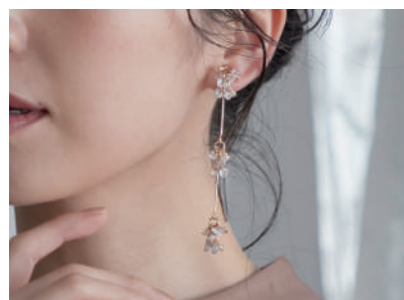

91 Silver 90 Gold

190238

Price : ¥2,500  
Size : 8.5cm

91 Silver 90 Gold

190237

Price : ¥2,900  
Size : 8.5cm

91 Silver 90 Gold

190232