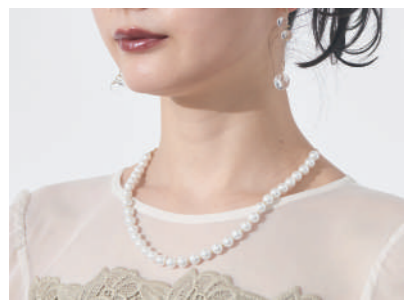

Necklace

190251 **NEW**

Price : ¥2,900
Size : 34~70cm (調整可能)

91 Silver 90 Gold

チョーカーとしてもお使いいただけます。