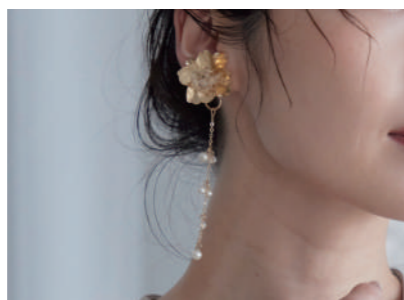

91 Silver 90 Gold

190238

Price : ¥2,500  
Size : 8.5cm

91 Silver 90 Gold

190237

Price : ¥2,900  
Size : 8.5cm

91 Silver 90 Gold

190232