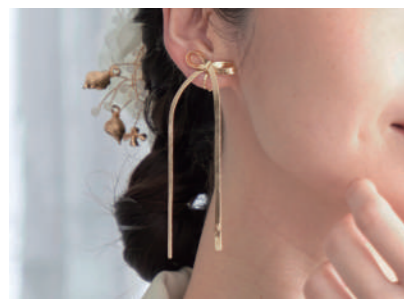

91 Silver 90 Gold

190238

Price : ¥2,500  
Size : 8.5cm

91 Silver 90 Gold

190237

Price : ¥2,900  
Size : 8.5cm

91 Silver 90 Gold

190232