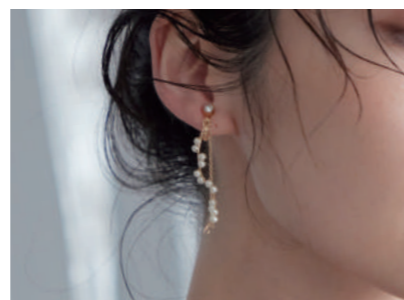

Price : ¥1,900
Size : 7cm

91 Silver 90 Gold