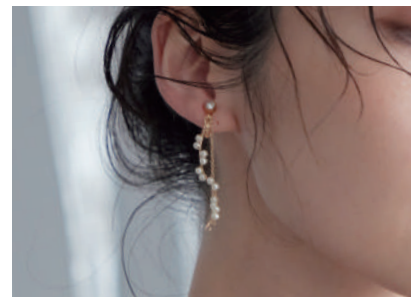

Price : ¥1,900
Size : 7cm

91 Silver 90 Gold

2WAY仕様