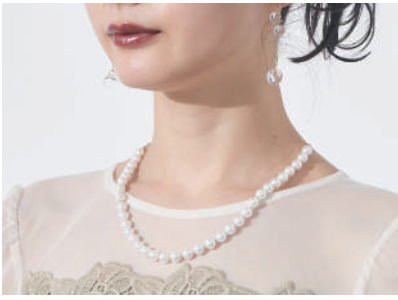

Necklace

190251

NEW

Price : ¥2,900
Size : 34~70cm (調整可能)

91 Silver 90 Gold

チョーカーとしてもお使いいただけます。